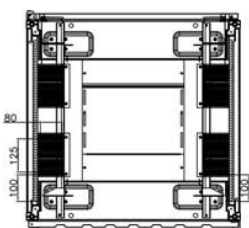

Base

Overall Dimensions

Heights

29U = 1422 mm High

42U = 2000 mm High

47U = 2223 mm High

the casters add 72 mm to the height

Width

800 mm Wide

Depths

1000 mm Deep

1200 mm Deep

Informations concernant les références produits

Référence du produit	Description
544-29810-WDBR-BK	Environ SR800 Baie 29U 800x1000 mm Porte Ondulé et Ventilé (A) Double Porte Ventilée (F), Deux Panneaux, Arriere/Management, Noir
544-29810-WDBR-BK-FP	Environ SR800 Baie 29U 800x1000mm Porte ondulé et ventilé (A) Double porte ventilée (F), Deux panneaux, Arriere/Management, Blanc - En Kit