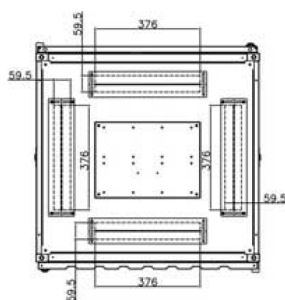

Environ SR800 Baie 42U 800x1000 mm Porte Ondulé et Ventilé (A) Double Porte Ventilée (F), De...

Référence du produit: 544-42810-WDBR-BK

excel
without compromise.

Dessins de produits

Roof

Overall Dimensions

Heights

29U = 1422 mm High

42U = 2000 mm High

47U = 2223 mm High

the casters add 72 mm to the height

Width

800 mm Wide

Depths

1000 mm Deep

1200 mm Deep

Informations concernant les références produits

Référence du produit	Description
544-29810-WDBR-BK	Environ SR800 Baie 29U 800x1000 mm Porte Ondulé et Ventilé (A) Double Porte Ventilée (F), Deux Panneaux, Arriere/Management, Noir
544-29810-WDBR-BK-FP	Environ SR800 Baie 29U 800x1000mm Porte ondulé et ventilé (A) Double porte ventilée (F), Deux panneaux, Arriere/Management, Blanc - En Kit