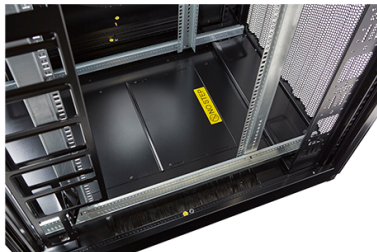

Images du produit

Four-way brush entry roof panel

Quick-slam latch side panels

2-point lock wave vented front door

3-point wardrobe vented rear doors

Large brush strip entry

High-density vertical cable management