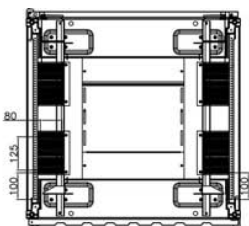

Base

Overall Dimensions

Heights

29U = 1422 mm High

42U = 2000 mm High

47U = 2223 mm High

the casters add 72 mm to the height

Width

800 mm Wide

Depths

1000 mm Deep

1200 mm Deep

Informations concernant les références produits

Référence du produit	Description
544-29810-WDBR-BK	Environ SR800 Baie 29U 800x1000 mm Porte Ondulé et Ventilé (A) Double Porte Ventilée (F), Deux Panneaux, Arriere/Management, Noir
544-29810-WDBR-BK-FP	Environ SR800 Baie 29U 800x1000mm Porte ondulé et ventilé (A) Double porte ventilée (F), Deux panneaux, Arriere/Management, Blanc - En Kit