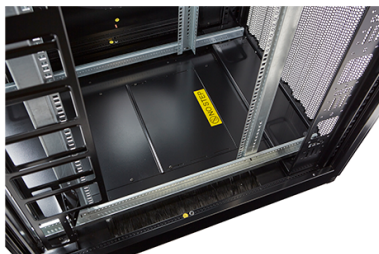

Images du produit

Four-way brush entry roof panel

Quick-slam latch side panels

2-point lock wave vented front door

3-point wardrobe vented rear doors

Large brush strip entry

High-density vertical cable management