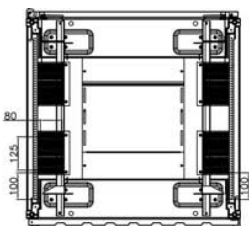

### Dessins de produits

Front

Side

Rear

Roof

Base

#### Overall Dimensions

##### Heights

29U = 1422 mm High

42U = 2000 mm High

47U = 2223 mm High

*the casters add 72 mm to the height*

##### Width

800 mm Wide