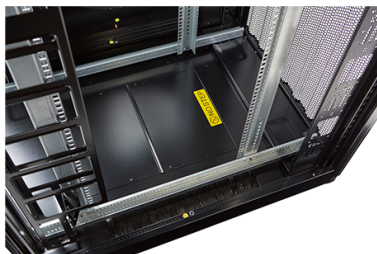

### Images du produit

Four-way brush entry roof panel

Quick-slam latch side panels

2-point lock wave vented front door

3-point wardrobe vented rear doors

Large brush strip entry

High-density vertical cable management