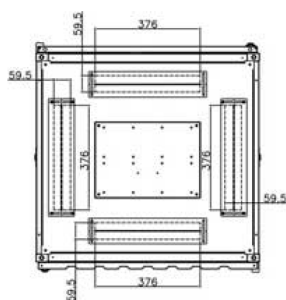

### Dessins de produits

Front

Side

Rear

Roof

Base

#### Overall Dimensions

##### Heights

29U = 1422 mm High

42U = 2000 mm High

47U = 2223 mm High

*the casters add 72 mm to the height*

##### Width

800 mm Wide