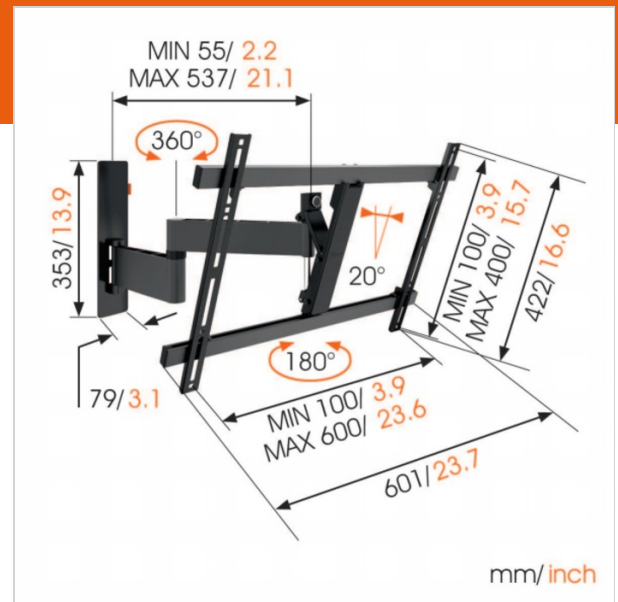

## WALL 3345 Support TV Orientable (noir)

N° d'article (SKU) 8353130  
Couleur Noir

### TV bracket with turning function for TVs up to 30 kg

The WALL 3345 full motion TV wall mount is very popular. The WALL 3345 is suitable for securely mounting virtually any model of TV, from 40" to 65" (101-165 cm), on the wall. The maximum turning angle is 180° and the max. tilting angle is 20°. Also available in white.

### Your TV moves in all directions

Mount your TV on the wall with a full motion WALL TV bracket for the best view of your TV from anywhere in the room. You simply turn the TV towards you. You never again have to worry about annoying reflections. With the WALL full-motion wall mount, you can turn your TV to any desired position.

#### Product specifications

N° type produit	WALL 3345
N° d'article (SKU)	8353130
Couleur	Noir
EAN emballage unitaire	8712285335525
Dimensions du produit	L
Certifié TÜV	Oui
Inclinaison	Inclinaison jusqu'à 20°
Pivoter	Jusqu'à 180°
Garantie	À vie
Dimensions min. écran (pouce)	40
Dimensions max. écran (pouce)	65
Charge max. (kg)	30
Min. hole pattern	100mm x 100mm
Max. hole pattern	600mm x 400mm
Dim. max. boulon	M8
Hauteur max. interface (mm)	422
Largeur max. interface (mm)	601