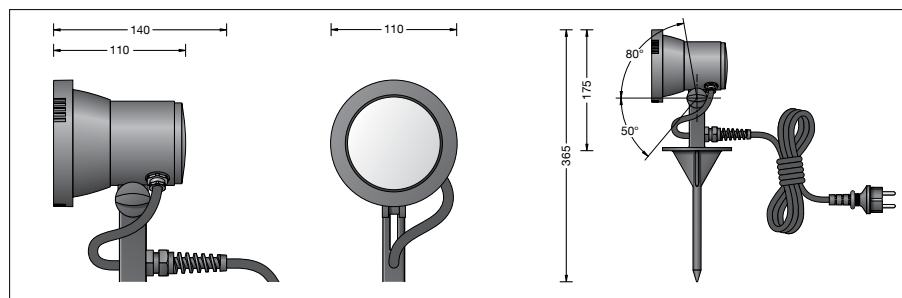

impacts < 2 joule

CE – Conformity mark

Weight: 1.1 kg

Inrush current

Inrush current: 14 A / 130 μ s

Maximum number of luminaires of this type per miniature circuit breaker:

B 10A: 29 luminaires

B 16A: 48 luminaires

C 10A: 46 luminaires

C 16A: 76 luminaires

Lamp

Module connected wattage

5 W

Luminaire connected wattage

6.5 W

Rated temperature

$t_a = 25^{\circ}\text{C}$

Ambient temperature

$t_{a\text{max}} = 35^{\circ}\text{C}$

On request we can offer you modifications for environments with higher temperatures as a customized product.

84 367 K3

Module designation

LED-0753/930

Colour temperature

3000 K

Colour rendering index

CRI > 90

Module luminous flux

590 lm

Luminaire luminous flux

440 lm

Luminaire luminous efficiency

67,7 lm/W

Service life · Ambient temperature

Rated temperature $t_a = 25^{\circ}\text{C}$

LED psu: > 50,000 h

LED module: 200,000 h (L 80 B 50)

Ambient temperature $t_{a\text{max}} = 35^{\circ}\text{C}$ (100 %)

LED psu: 50,000 h

LED module: 180,000 h (L 80 B 50)

Lighting technology

Half beam angle 36°

Luminaire data for the light planning program DIALux for outdoor lighting, street lighting and interior lighting as well as luminaire data in EULUMDAT and IES format are available on our website www.bega.com.

Accessories

For the electrical connection, we recommend the BEGA connecting pillars with safety sockets. You can find them on our website at www.bega.com.

Light distribution

Projecteur mobil LED 6