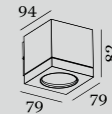

TUBE CARRÉ

OUTDOOR
WALL SURFACE

1.0 LED

LED | LED 8W | 220-240VAC | 50-60Hz
COB 3-step | incl. PS | phase-cut dim
aluminium powder coated

0.66kg | IP65 | $\pm 0.3^\circ$ | $\odot$ | $\star 38^\circ$

3000K | >90 CRI | 390lm

	CODE
	744164W5
	744164D5
	744164B5

1.0 PAR16

PAR16 max.10W | GU10
100-240VAC | 50-60Hz
aluminium powder coated

0.71kg | IP65 | $\pm 0.9^\circ$ | $\odot$

	CODE
	744120W0
	744120D0
	744120B0

OPTIONAL

PAR16 LED GU10 6W
phase-cut dim

	CODE
2700K	905228S2
3000K	905228S4
1800-2850K	901229S9

more lamps and specs on page 593