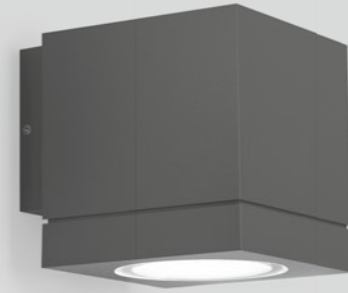

TUBE CARRÉ

OUTDOOR
WALL SURFACE

1.0 LED

LED | LED 8W | 220-240VAC | 50-60Hz
COB 3-step | incl. PS | phase-cut dim
aluminium powder coated

0.66kg | IP65 | $\pm 0.3^\circ$ | \odot | $\star 38^\circ$

3000K | >90 CRI | 390lm

	CODE
	744164W5
	744164D5
	744164B5

1.0 PAR16

PAR16 max.10W | GU10
100-240VAC | 50-60Hz
aluminium powder coated

0.71kg | IP65 | $\pm 0.9^\circ$ | \odot

	CODE
	744120W0
	744120D0
	744120B0

OPTIONAL

PAR16 LED GU10 6W
phase-cut dim