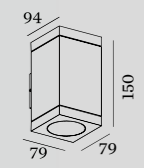

## 2.0 LED

2xLED 8W | 220-240VAC | 50-60Hz  
COB 3-step | incl. PS | phase-cut dim  
aluminium powder coated

1kg | IP65 | 38°

3000K | >90 CRI | 2x390lm

| Color     | CODE     |
|-----------|----------|
| White     | 744264W5 |
| Dark Grey | 744264D5 |
| Black     | 744264B5 |