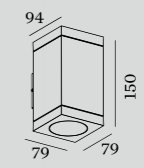

## 2.0 LED

2xLED 8W | 220-240VAC | 50-60Hz  
COB 3-step | incl. PS | phase-cut dim  
aluminium powder coated

1kg | IP65 | 38°

3000K | >90 CRI | 2x390lm

| Color     | CODE     |
|-----------|----------|
| White     | 744264W5 |
| Dark Grey | 744264D5 |
| Black     | 744264B5 |