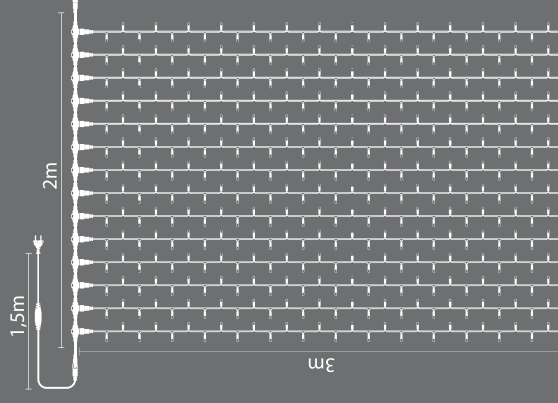

CL-LED-2X3-230V

**Curtainlight 1.5x2m**

CL-LED-15X2-230V-W-UW	CL-LED-2X3-230V-W-UW
CL-LED-15X2-230V-W-W	CL-LED-2X3-230V-W-W
IN	IN
240 #	490 #
230V / 46W	230V / 64W
CONNECT MAX 12	CONNECT MAX 10

**Curtainlight 2x3m**

CL-LED-2X3-230V-W-UW	CL-LED-2X3-230V-W-UW
CL-LED-2X3-230V-W-W	CL-LED-2X3-230V-W-W
IN	IN
490 #	490 #
230V / 64W	230V / 64W
CONNECT MAX 10	CONNECT MAX 10

**Curtainlight Flash Rubber 2x3m**

CL-FL-R-LED-2X3-230V-W-UW	CL-FL-R-LED-2X3-230V-W-UW
CL-FL-R-LED-2X3-230V-W-W	CL-FL-R-LED-2X3-230V-W-W
IN-OUT	IN-OUT
490 # / RFT 20%	980 # / RFT 20%
230V / 64W	230V / 64W
CONNECT MAX 10	CONNECT MAX 8

**Curtainlight Flash Rubber 2x6m**

CL-FL-R-LED-2X6-230V-W-UW	CL-FL-R-LED-2X6-230V-W-UW
CL-FL-R-LED-2X6-230V-W-W	CL-FL-R-LED-2X6-230V-W-W
IN-OUT	IN-OUT
980 # / RFT 20%	980 # / RFT 20%
230V / 64W	230V / 64W
CONNECT MAX 10	CONNECT MAX 8

**Circle Frame (big)**

XMA166	XMA166
IN-OUT	IN-OUT
235x235cm	235x235cm