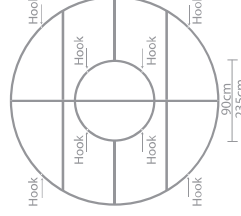

**Windclips for Curtainlight**

XMA266	XMA534
IN-OUT	IN-OUT
6x105cm / 6x8 clips	5x60g

**Ballast**

XMA534	XMA166
IN-OUT	IN-OUT
5x60g	235x235cm

**Circle Frame (small)**

XMA164	XMA166
IN-OUT	IN-OUT
115x115cm	235x235cm

**Circle Frame (big)**

XMA166	XMA166
IN-OUT	IN-OUT
235x235cm	235x235cm