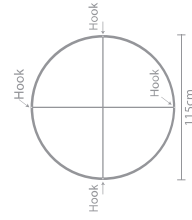

**Windclips for Curtainlight**

XMA266	XMA534
IN-OUT	IN-OUT
6x105cm / 6x8 clips	5x60g

**Ballast**

XMA534	XMA166
IN-OUT	IN-OUT
5x60g	235x235cm

**Circle Frame (small)**

XMA164	XMA166
IN-OUT	IN-OUT
115x115cm	235x235cm

**Circle Frame (big)**

XMA166	XMA166
IN-OUT	IN-OUT
235x235cm	235x235cm