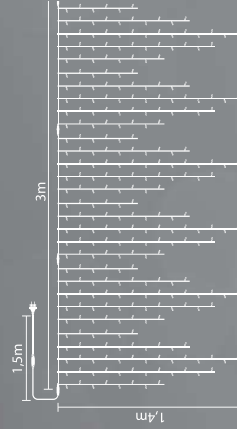

CIC-R-LED-3X0.7-230V

CIC-R-LED-3X1.4-230V

Icicle 3X0.7m

 NO POWERCORD	
CIC-R-LED-3X0.7-230V-W-UW 	WHITE
CIC-R-LED-3X0.7-230V-W-W 	
IN-OUT	
150 #	
230V / 14W	
CONNECT MAX 12	

Icicle Flash 3X0.7m

 NO POWERCORD	
CIC-FL-R-LED-3X0.7-230V-UW-W 	WHITE
CIC-FL-R-LED-3X0.7-230V-W-W 	
IN-OUT	
150 # / RFT 20%	
230V / 14W	
CONNECT MAX 12	

Icicle 3X1.4m

 NO POWERCORD	
CIC-R-LED-3X1.4-230V-W-UW 	WHITE
CIC-R-LED-3X1.4-230V-W-W 	
IN-OUT	
300 #	
230V	
28W	
CONNECT MAX 6	

Icicle Flash 3X1.4m

 NO POWERCORD	
CIC-FL-R-LED-3X1.4-230V-W-UW 	WHITE
CIC-FL-R-LED-3X1.4-230V-W-W 	
IN-OUT	
300 # / RFT 20%	
230V	
28W	
CONNECT MAX 6	

Icicle 3X0.7m no Powercord

 NO POWERCORD	
CIC-RNP-LED-3X0.7-230V-W-UW 	WHITE
CIC-RNP-LED-3X0.7-230V-W-W 	
IN-OUT	
150 #	
230V / 14W	
CONNECT MAX 24	

Icicle Flash 3X0.7m no Powercord

 NO POWERCORD	
CIC-FL-RNP-LED-3X0.7-230V-UW-W 	WHITE
CIC-FL-RNP-LED-3X0.7-230V-W-W 	
IN-OUT	
150 # / RFT 20%	
230V / 14W	
CONNECT MAX 24	

Icicle 3X1.4m no Powercord

 NO POWERCORD	
CIC-RNP-LED-3X1.4-230V-W-UW 	WHITE
CIC-RNP-LED-3X1.4-230V-W-W 	
IN-OUT	
300 #	
230V	
28W	
CONNECT MAX 12	

Icicle Flash 3X1.4m no Powercord

 NO POWERCORD	
CIC-FL-RNP-LED-3X1.4-230V-W-UW 	WHITE
CIC-FL-RNP-LED-3X1.4-230V-W-W 	
IN-OUT	
300 # / RFT 20%	
230V	
28W	
CONNECT MAX 12	