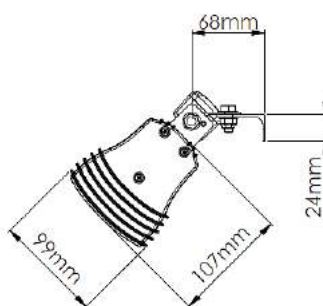

## INDOOR/OUTDOOR HEATER

The Rio IP comes with mounting hardware and includes a set of standard swivel brackets which allow you to mount the heater either horizontally or at an angle. The Rio IP comes with a manufacturers warranty.

WALL MOUNTED AT 45 DEGREES

Model	Voltage (V)	Lamps x Power (kW)	Total Power (kW)	Minimum height from floor	Minimum distance from ceiling	Minimum distance from side wall	Weight without guard	Body Dimensions (W x H x D) (mm)
RIO 215 IP	230	1 X 1.5	1.5	2.0m	0.3m	1.5m	2.4kg	392 x 99 x 107