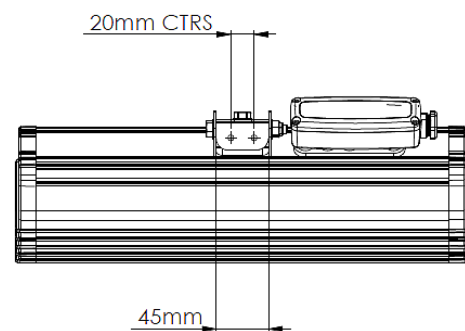

WALL MOUNTED AT 45 DEGREES

Model	Voltage (V)	Lamps x Power (kW)	Total Power (kW)	Minimum height from floor	Minimum distance from ceiling	Minimum distance from side wall	Weight without guard	Body Dimensions (W x H x D) (mm)
RIO 215 IP	230	1 X 1.5	1.5	2.0m	0.3m	1.5m	2.4kg	392 x 99 x 107