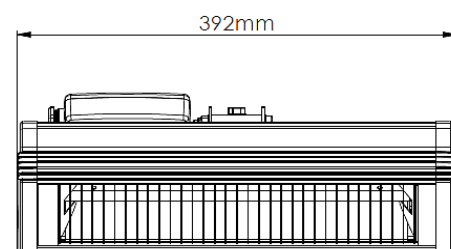

WALL MOUNTED AT 45 DEGREES

Model	Voltage (V)	Lamps x Power (kW)	Total Power (kW)	Minimum height from floor	Minimum distance from ceiling	Minimum distance from side wall	Weight without guard	Body Dimensions (W x H x D) (mm)
RIO 215 IP	230	1 X 1.5	1.5	2.0m	0.3m	1.5m	2.4kg	392 x 99 x 107