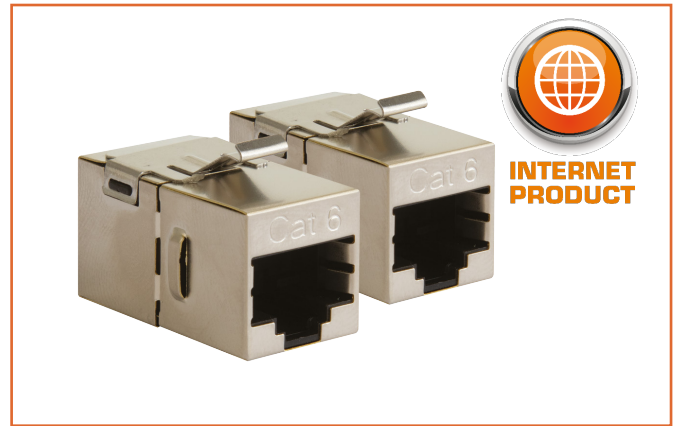

CAT 6 RJ 45 IN LINE COUPLER

ILC CAT 6 RJ 45 shop

Article number 695020661

PRODUCT CATEGORY: 41

STATUS: AVAILABLE

Product

CAT 6 RJ 45 IN LINE COUPLER - 2 pieces
CAT 6 RJ 45 in line coupler. Can be used to couple two RJ 45 cables. In combination with the INKA CAT 6 Dca network cable you can install a Gigabit internet connection for equipment such as: network switches, computers, IP cameras, routers, access points, etc.

Properties

Certificates

Included

- 2 pieces CAT 6 RJ 45 in line couplers

Tools

Instruction video

www.montagefilm.net

Instruction card

www.install-your-data.net

Mechanical Specifications

Dimensions hxxxd
66x15x15 mm

Weight
0.05 kg

PRODUCTSHEET ILC CAT 6 RJ 45 SHOP

CAT 6 RJ 45 IN LINE
COUPLER -2 pieces

Wiring diagram

Specifications

2 CAT 6 RJ 45 in line couplers, suitable for use with:

- CAT 5e, CAT 6, UTP/FTP cable

Related product - INKA CAT 6 Dca/305 m

Article number 695020397

Related product - CAS 8 shop

Article number 695020395

Related product - IDC 1000M shop