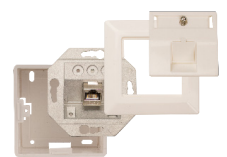

Related product - IDC 1000M shop

Article number 695020409

Contact

🏠 Pampuslaan 170
1382 JS WEESP

✉ info@hirschmann.nl

☎ NL 31 (0)294 46 25 55
BE 32 (0)2 46 13 095

in www.linkedin.com/company/hirschmann-multimedia

f www.facebook.com/hirschmann.multimedia

📺 www.youtube.com/HirschmannMultimedia

Hirschmann Multimedia B.V.

Hirschmann Multimedia B.V. is an international knowledge company and manufacturer, located in Weesp - The Netherlands. Hirschmann Multimedia focusses on leading the market by being innovative, flexible and renewing.

Hirschmann Multimedia Products (HMP):

Serving the retail and installer market, Hirschmann Multimedia Products is expanding from The Netherlands and Belgium towards 16 other European countries as of 2014. Through a qualified and selected dealer and installer network, HMP provides in products for COAX, IP and satellite systems.