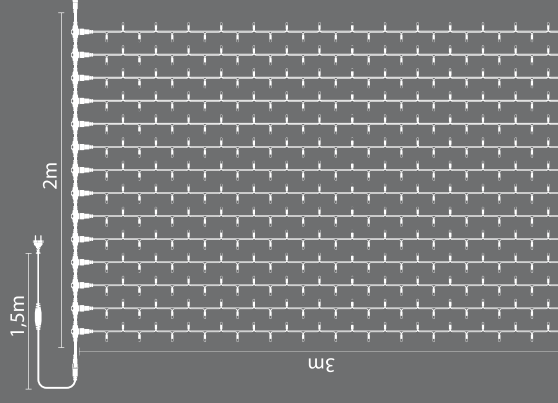

CL-LED-2X3-230V

**Curtainlight 1.5x2m**

CL-LED-15X2-230V-W-UW	CL-LED-2X3-230V-W-UW
CL-LED-15X2-230V-W-W	CL-LED-2X3-230V-W-W
IN	IN
240 #	490 #
230V / 46W	230V / 64W
CONNECT MAX 12	CONNECT MAX 10

**Curtainlight 2x3m**

CL-LED-2X3-230V-W-UW	CL-LED-2X3-230V-W-UW
CL-LED-2X3-230V-W-W	CL-LED-2X3-230V-W-W
IN	IN
490 #	490 #
230V / 64W	230V / 64W
CONNECT MAX 10	CONNECT MAX 10

**Curtainlight Flash Rubber 2x3m**

CL-FL-R-LED-2X3-230V-W-UW	CL-FL-R-LED-2X3-230V-W-UW
CL-FL-R-LED-2X3-230V-W-W	CL-FL-R-LED-2X3-230V-W-W
IN-OUT	IN-OUT
490 # / RET 20%	980 # / RET 20%
230V / 64W	230V / 64W
CONNECT MAX 10	CONNECT MAX 8

**Curtainlight Flash Rubber 2x6m**

CL-FL-R-LED-2X6-230V-W-UW	CL-FL-R-LED-2X6-230V-W-UW
CL-FL-R-LED-2X6-230V-W-W	CL-FL-R-LED-2X6-230V-W-W
IN-OUT	IN-OUT
980 # / RET 20%	980 # / RET 20%
230V / 64W	230V / 64W
CONNECT MAX 10	CONNECT MAX 8

XMA166	XMA166
IN-OUT	IN-OUT
235x235cm	235x235cm