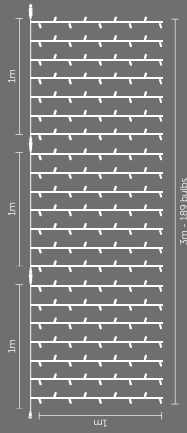

DRL-RNP-LED-3X1-230V

GLE-RNP-LED-3X1-230V

BLK-RNP-LED-3X1-230V

**Droplight 3x1m**

DRL-RNP-LED-3X1-230V-W-UW  
DRL-RNP-LED-3X1-230V-W-W

IN-OUT

189 #

230V / 14W

CONNECT MAX 24

**Droplight 3x2m**

DRL-RNP-LED-3X2-230V-W-UW  
DRL-RNP-LED-3X2-230V-W-W

IN-OUT

399 #

230V / 41W

CONNECT MAX 8

**Gleamlight 3x1m**

GLE-R-LED-3X1-230V-W-UW  
GLE-R-LED-3X1-230V-W-W

IN-OUT

189 # / 100% flash

230V / 14W

CONNECT MAX 12

**Gleamlight 3x2m**

GLE-R-LED-3X2-230V-W-UW  
GLE-R-LED-3X2-230V-W-W

IN-OUT

399 # / 100% flash

230V / 41W

CONNECT MAX 4

**Blinklight 3x1m**

BLK-R-LED-3X1-230V-W-WUW

IN-OUT

189 # / RFT 22%

230V / 14W