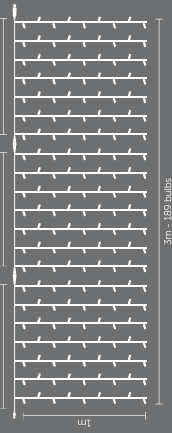

DRL-RNP-LED-3X1-230V

GLE-RNP-LED-3X1-230V

BLK-RNP-LED-3X1-230V

**Droplight 3x1m**

DRL-RNP-LED-3X1-230V-W-UW  
DRL-RNP-LED-3X1-230V-W-W

IN-OUT

189 #

230V / 14W

CONNECT MAX 24

**Droplight 3x2m**

DRL-RNP-LED-3X2-230V-W-UW  
DRL-RNP-LED-3X2-230V-W-W

IN-OUT

399 #

230V / 41W

CONNECT MAX 8

**Gleamlight 3x1m**

GLE-R-LED-3X1-230V-W-UW  
GLE-R-LED-3X1-230V-W-W

IN-OUT

189 # / 100% flash

230V / 14W

CONNECT MAX 12

**Gleamlight 3x2m**

GLE-R-LED-3X2-230V-W-UW  
GLE-R-LED-3X2-230V-W-W

IN-OUT