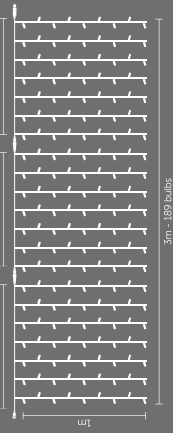

DRL-RNP-LED-3X1-230V

GLE-RNP-LED-3X1-230V

BLK-RNP-LED-3X1-230V

**Droplight 3x1m**

DRL-RNP-LED-3X1-230V-W-UW  
DRL-RNP-LED-3X1-230V-W-W

IN-OUT

189 #

230V / 14W

CONNECT MAX 24

**Droplight 3x2m**

DRL-RNP-LED-3X2-230V-W-UW  
DRL-RNP-LED-3X2-230V-W-W

IN-OUT

399 #

230V / 41W

CONNECT MAX 8

**Gleamlight 3x1m**

GLE-R-LED-3X1-230V-W-UW  
GLE-R-LED-3X1-230V-W-W

IN-OUT

189 # / 100% flash

230V / 14W

CONNECT MAX 12

**Gleamlight 3x2m**

GLE-R-LED-3X2-230V-W-UW  
GLE-R-LED-3X2-230V-W-W

IN-OUT