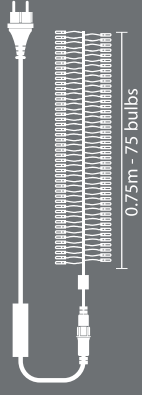

Flocklight 0.75m	simply connect
FLO-LED-0.75-230V-T-UW	TRANS-PARENT
FLO-LED-0.75-230V-T-W	
IN-OUT	
0.75m	
75	
230V / 5W	
CONNECT MAX 15	
Flocklight 1.20m	simply connect
FLO-LED-1.2-230V-T-UW	TRANS-PARENT
FLO-LED-1.2-230V-T-W	
IN-OUT	
1.20m	
120	
230V / 8W	
CONNECT MAX 20	
Rocketlight	simply connect
RL-RNP-LED-3-230V-B-UW	NO POWERBOARD
RL-RNP-LED-3-230V-B-W	BLACK
RL-RNP-LED-3-230V-W-UW	WHITE
RL-RNP-LED-3-230V-W-W	
IN-OUT	
3m	
240	
230V / 14W	
CONNECT MAX 20	
Mikalight	simply connect
ML-RNP-LED-3-230V-UW	NO POWERBOARD
ML-RNP-LED-3-230V-W	WHITE
IN-OUT	
3m	
320	
230V / 14W	
CONNECT MAX 20	
Bauble Light	simply connect
BAU-RNP-LED-15-230V-UW	NO POWERBOARD
BAU-RNP-LED-15-230V-W	BLACK
IN-OUT	
15m	
60	
230V / 3W	
CONNECT MAX 110	

FLO-LED-0.75-230V

FLO-LED-1.2-230V

RL-RNP-LED-3-230V

ML-RNP-LED-3-230V

BAU-RNP-LED-15-230V