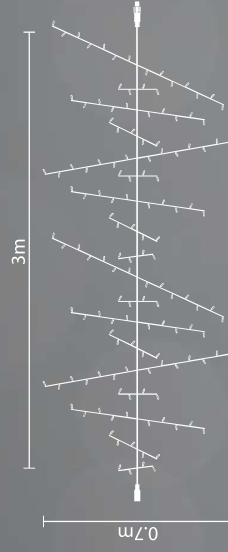

Flocklight 0.75m	simply connect
FLO-LED-0.75-230V-T-UW	TRANS-PARENT
FLO-LED-0.75-230V-T-W	
IN-OUT	
0.75m	
75	
230V / 5W	
CONNECT MAX 15	
Flocklight 1.20m	simply connect
FLO-LED-1.2-230V-T-UW	TRANS-PARENT
FLO-LED-1.2-230V-T-W	
IN-OUT	
1.20m	
120	
230V / 8W	
CONNECT MAX 20	
Rocketlight	simply connect
RL-RNP-LED-3-230V-B-UW	NO POWERBOARD
RL-RNP-LED-3-230V-B-W	BLACK
RL-RNP-LED-3-230V-W-UW	WHITE
RL-RNP-LED-3-230V-W-W	
IN-OUT	
3m	
240	
230V / 14W	
CONNECT MAX 20	
Mikalight	simply connect
ML-RNP-LED-3-230V-UW	NO POWERBOARD
ML-RNP-LED-3-230V-W	WHITE
IN-OUT	
3m	
320	
230V / 14W	
CONNECT MAX 20	
Bauble Light	simply connect
BAU-RNP-LED-15-230V-UW	NO POWERBOARD
BAU-RNP-LED-15-230V-W	BLACK
IN-OUT	
15m	
60	
230V / 3W	
CONNECT MAX 110	

FLO-LED-0.75-230V

FLO-LED-1.2-230V

RL-RNP-LED-3-230V

ML-RNP-LED-3-230V

BAU-RNP-LED-15-230V