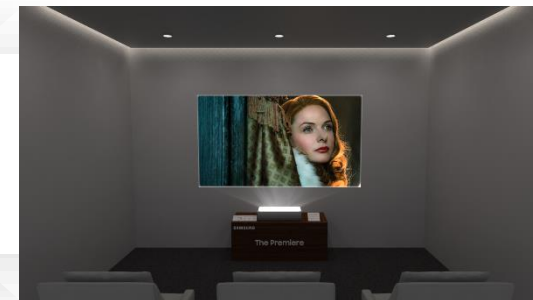

Provides crisp & vibrant colors with 4K bright and clear pictures on max 130" screen

02

Powerful Sound

Immersive surround sound that fills up the place so that you can enjoy a room-filling sound experience

03

Minimal Design

The most compact size projector in perfect harmony with the interior

04

Smart TV Experience

Enjoy the same smart experience as Samsung Smart TV

* LSP9T Basis (LSP7T : Ultra Bright Laser / Up to 120" screen)

Projector Screen

The laser projector can be projected on a flat white or bright monotone wall without setting up an additional screen.
For a more optimized experience, using a screen dedicated to ultra short throw projector is recommended.

Line-up Overview

LSP9T

* 550 x 367 x 128mm

RRP= €6.499

Resolution	Light source	Brightness (Peak)	Screen size (Max)	Picture	Contrast	UST distance	Form Factor	Sound	Mobile connectivity	Voice Assistants	Smart
UHD 4K (3840x2160)	Triple Laser Technology	2,800 ANSI Lumen	Max 130"	HDR10+ / Filmmaker Mode	2,000,000 : 1	11cm	Ultra Short Throw	4.2Ch 40W Mid + Tweeter + Acoustic beam	 	 	Tap View / Game Enhancer