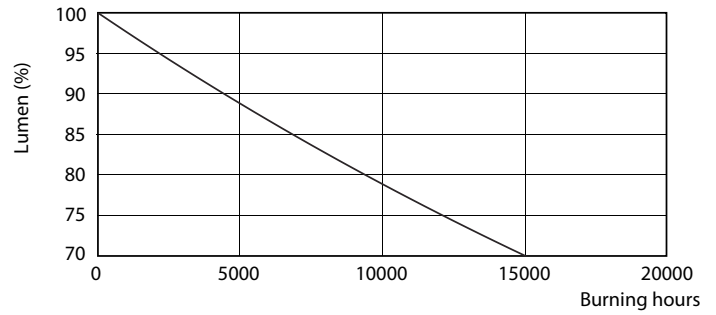

LEDbulb 40W E27 830 FR A60