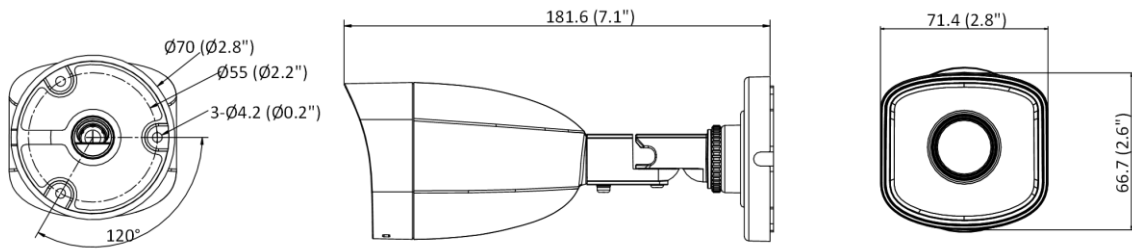

Image	
Image Settings	Saturation, brightness, contrast, sharpness, AGC, white balance adjustable by client software or web browser
Day/Night Switch	Auto, Schedule, Day, Night
Image Enhancement	BLC, 3D DNR
Interface	
Ethernet Interface	1 RJ45 10 M/100 M self-adaptive Ethernet port
Event	
Basic Event	Motion detection, video tampering alarm, exception
General	
Linkage Method	Upload to FTP, notify surveillance center, send email
Camera Material	Metal & Plastic
Camera Dimension	181.6 mm × 71.4 mm × 66.7 mm (7.1" × 2.8" × 2.6")
Package Dimension	216 mm × 121 mm × 118 mm (8.5" × 4.8" × 4.6")
Camera Weight	Approx. 270 g (0.6 lb.)
With Package Weight	Approx. 490 g (1.1 lb.)
Storage Conditions	-30 °C to 60 °C (-22 °F to 140 °F). Humidity: 95% or less (non-condensing)
Startup and Operating Conditions	-30 °C to 60 °C (-22 °F to 140 °F). Humidity: 95% or less (non-condensing)
Web Client Language	English, Ukrainian
General Function	Anti-flicker, heartbeat, mirror, password protection, privacy mask, watermark, IP address filter
Firmware Version	V5.5.120
Power Consumption and Current	12 VDC, 0.4 A, max. 5 W PoE: (802.3af, 36 V to 57 V), 0.2 A to 0.15 A, max. 6.5 W
Power Supply	12 VDC ± 25% PoE: 802.3af, Class 3
Power Interface	Ø5.5 mm coaxial power plug
Approval	
EMC	FCC SDoC (47 CFR Part 15, Subpart B); CE-EMC (EN 55032: 2015, EN 61000-3-2: 2014, EN 61000-3-3: 2013, EN 50130-4: 2011 +A1: 2014); RCM (AS/NZS CISPR 32: 2015); IC VoC (ICES-003: Issue 6, 2016); KC (KN 32: 2015, KN 35: 2015)
Safety	UL (UL 60950-1); CB (IEC 60950-1:2005 + Am 1:2009 + Am 2:2013, IEC 62368-1:2014); CE-LVD (EN 60950-1:2005 + Am 1:2009 + Am 2:2013, IEC 62368-1:2014); BIS (IS 13252(Part 1):2010+A1:2013+A2:2015)
Environment	CE-RoHS (2011/65/EU); WEEE (2012/19/EU); Reach (Regulation (EC) No 1907/2006)
Protection	IP67 (IEC 60529-2013)

▪ **Available Model**

HWI-B140H (2.8/4 mm)

▪ **Dimension**

Unit: mm (inch)

▪ **Accessory**

▪ **Optional**

**DS-1280ZJ-XS
Junction Box**

Distributed by