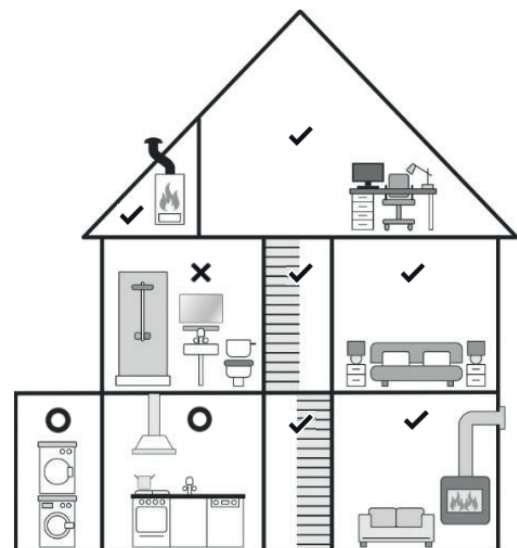

INSTALLATION GUIDELINES

- ✓ Recommended
- ✗ Not recommended
- Use heat alarm