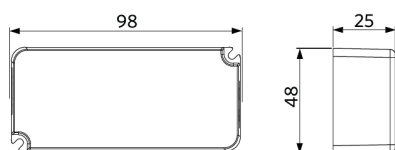

LEDspotRA-Chiara-E
Driver Dim