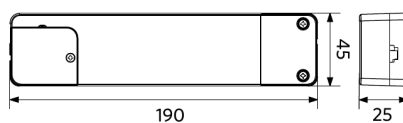

## Schéma de dimensions (mm)

LEDPanelS-P6 Sq595

LEDPanelS-P6  
Driver On/Off

LEDPanelS-P6  
Driver Dim

LEDPanelS-P6  
Driver Tunable White