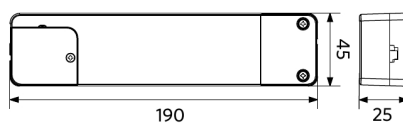

LEDPanelS-P6
Driver Tunable White