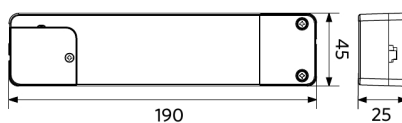

LEDPanelS-P6
Driver Tunable White