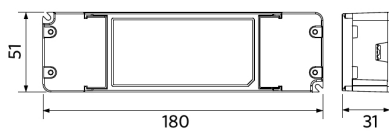

## Schéma de dimensions (mm)

LEDPanelS-P6 Sq595

LEDPanelS-P6  
Driver On/Off

LEDPanelS-P6  
Driver Dim

LEDPanelS-P6  
Driver Tunable White