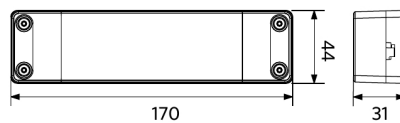

## Schéma de dimensions (mm)

LEDPanelS-P6 Sq595

LEDPanelS-P6  
Driver On/Off

LEDPanelS-P6  
Driver Dim

LEDPanelS-P6  
Driver Tunable White