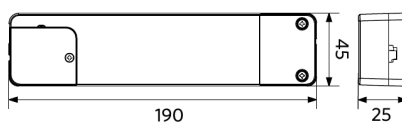

LEDPanelS-P6 Driver Tunable White