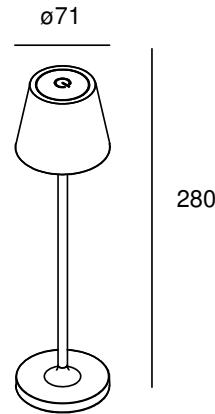

JULIE

LEDLUB

SMD LED(S)	26 pcs	MAX. POWER	1,5 Watt incl.
LENS	120°	CRI	80+
VOLTAGE	input 230 VAC - 50/60 Hz	MATERIAL	Aluminium +
WEIGHT	0,380 KG	IP	54
DIMMABLE	10% - 100%	KELVIN	Setable 2200 - 2700 - 3000
BATTERY TYPE	Lithium-ion	BATTERY CAPACITY	1900mA, 3,7V
BATTERY CHARGING TIME	3 hrs	BATTERY WORK TIME	8 to 10 hrs
VOLTAGE OUTPUT	output 5V dc 1A(2A)		

OPTIONS: Including Charging base with cable and USB charger

MODELS

	ARTICLE N°	DESCRIPTION	COLOUR	KELVIN	LUMEN
	JULI EDIM EXT WHIT	RECHARGEABLE CORDLESS TABLE LAMP WITH TOUCH-DIM	WHITE STRUC.	2200/2700/3000	130
	JULI EDIM EXT BLAC	RECHARGEABLE CORDLESS TABLE LAMP WITH TOUCH-DIM	BLACK STRUC.	2200/2700/3000	130
	JULI EDIM EXT GREE	RECHARGEABLE CORDLESS TABLE LAMP WITH TOUCH-DIM	GREEN STRUC.	2200/2700/3000	130
	JULI EDIM EXT BRIC	RECHARGEABLE CORDLESS TABLE LAMP WITH TOUCH-DIM	BRICK STRUC.	2200/2700/3000	130